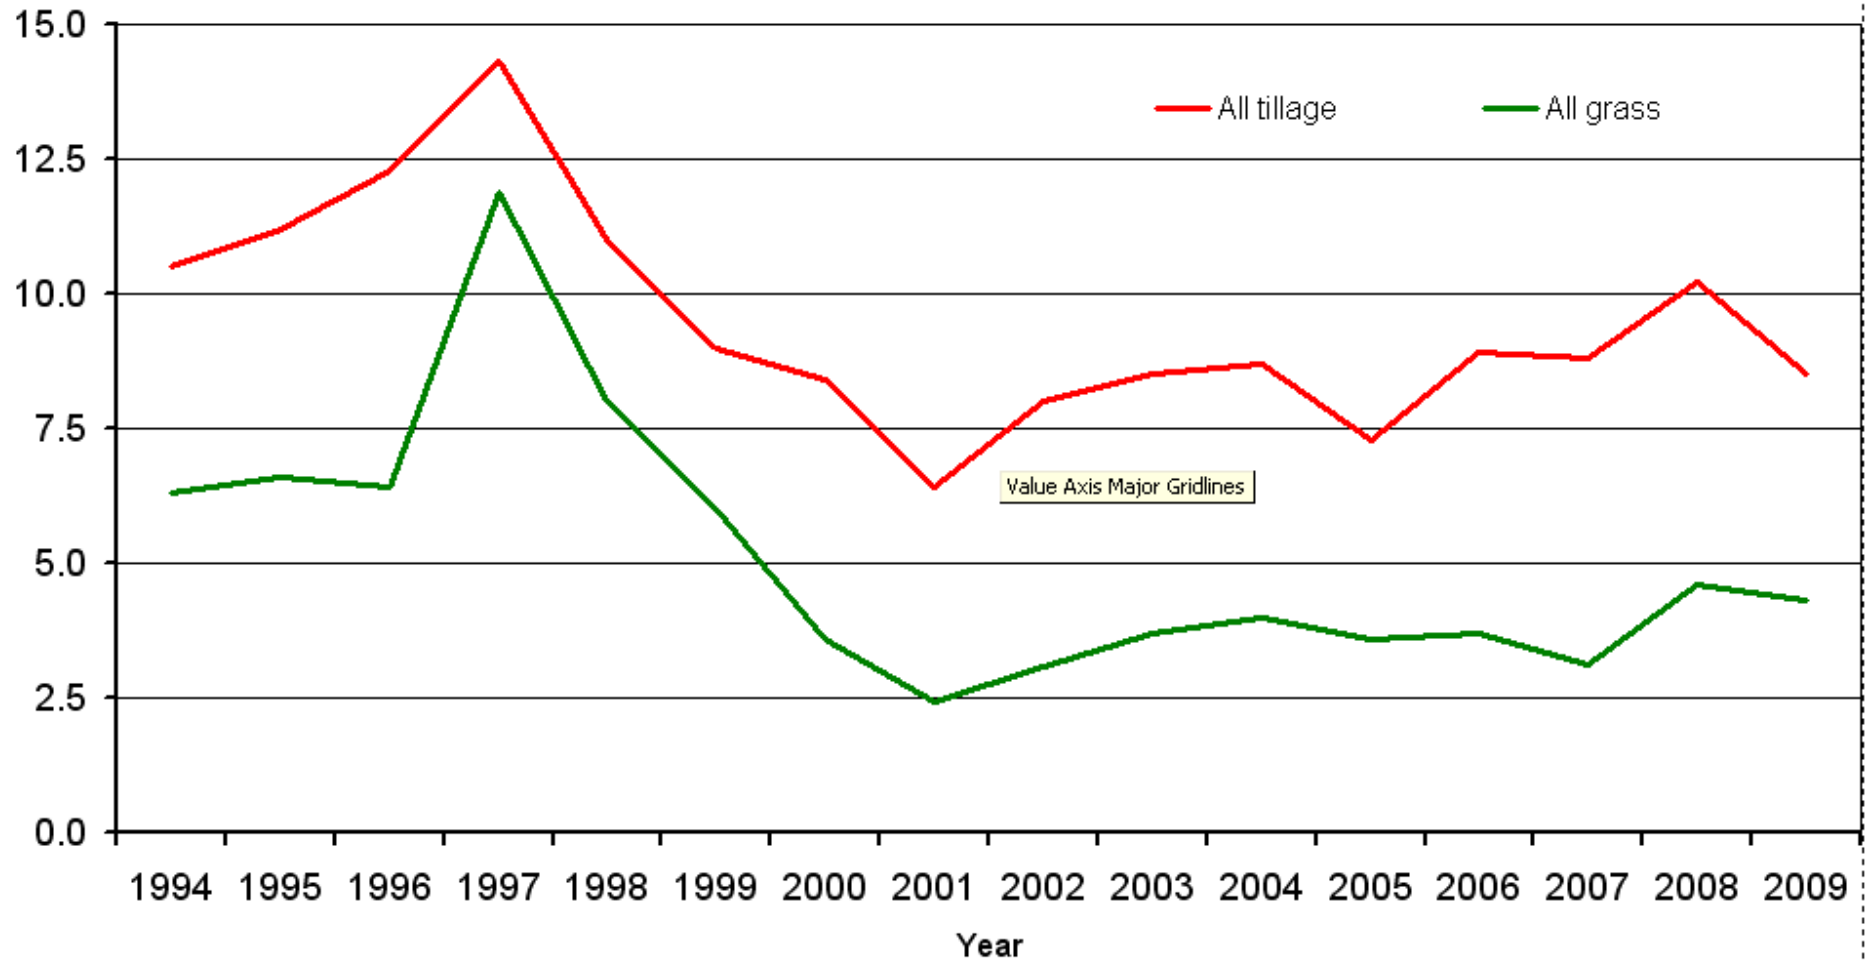

Lime use in Great Britain 1994-2009
(Data source: British Survey of Fertiliser Practice)

% area limed per year

Chart Area