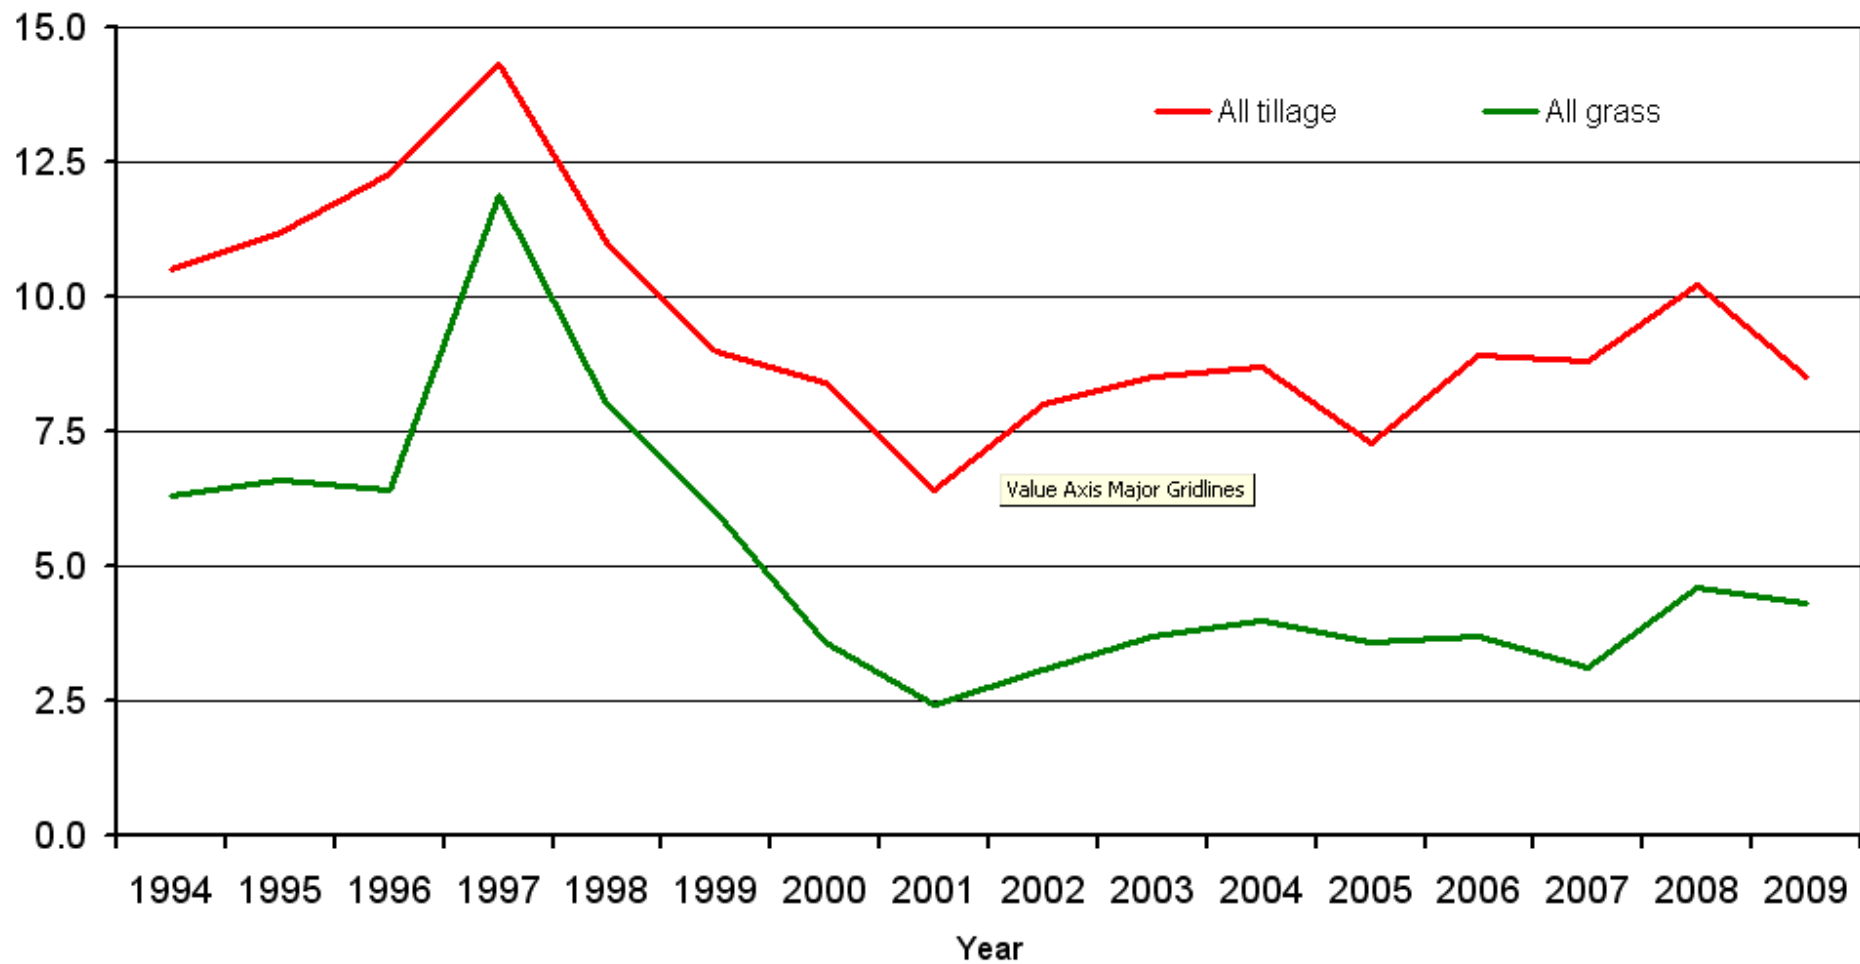

**Lime use in Great Britain 1994-2009**  
(Data source: British Survey of Fertiliser Practice)

% area limed per year

Chart Area