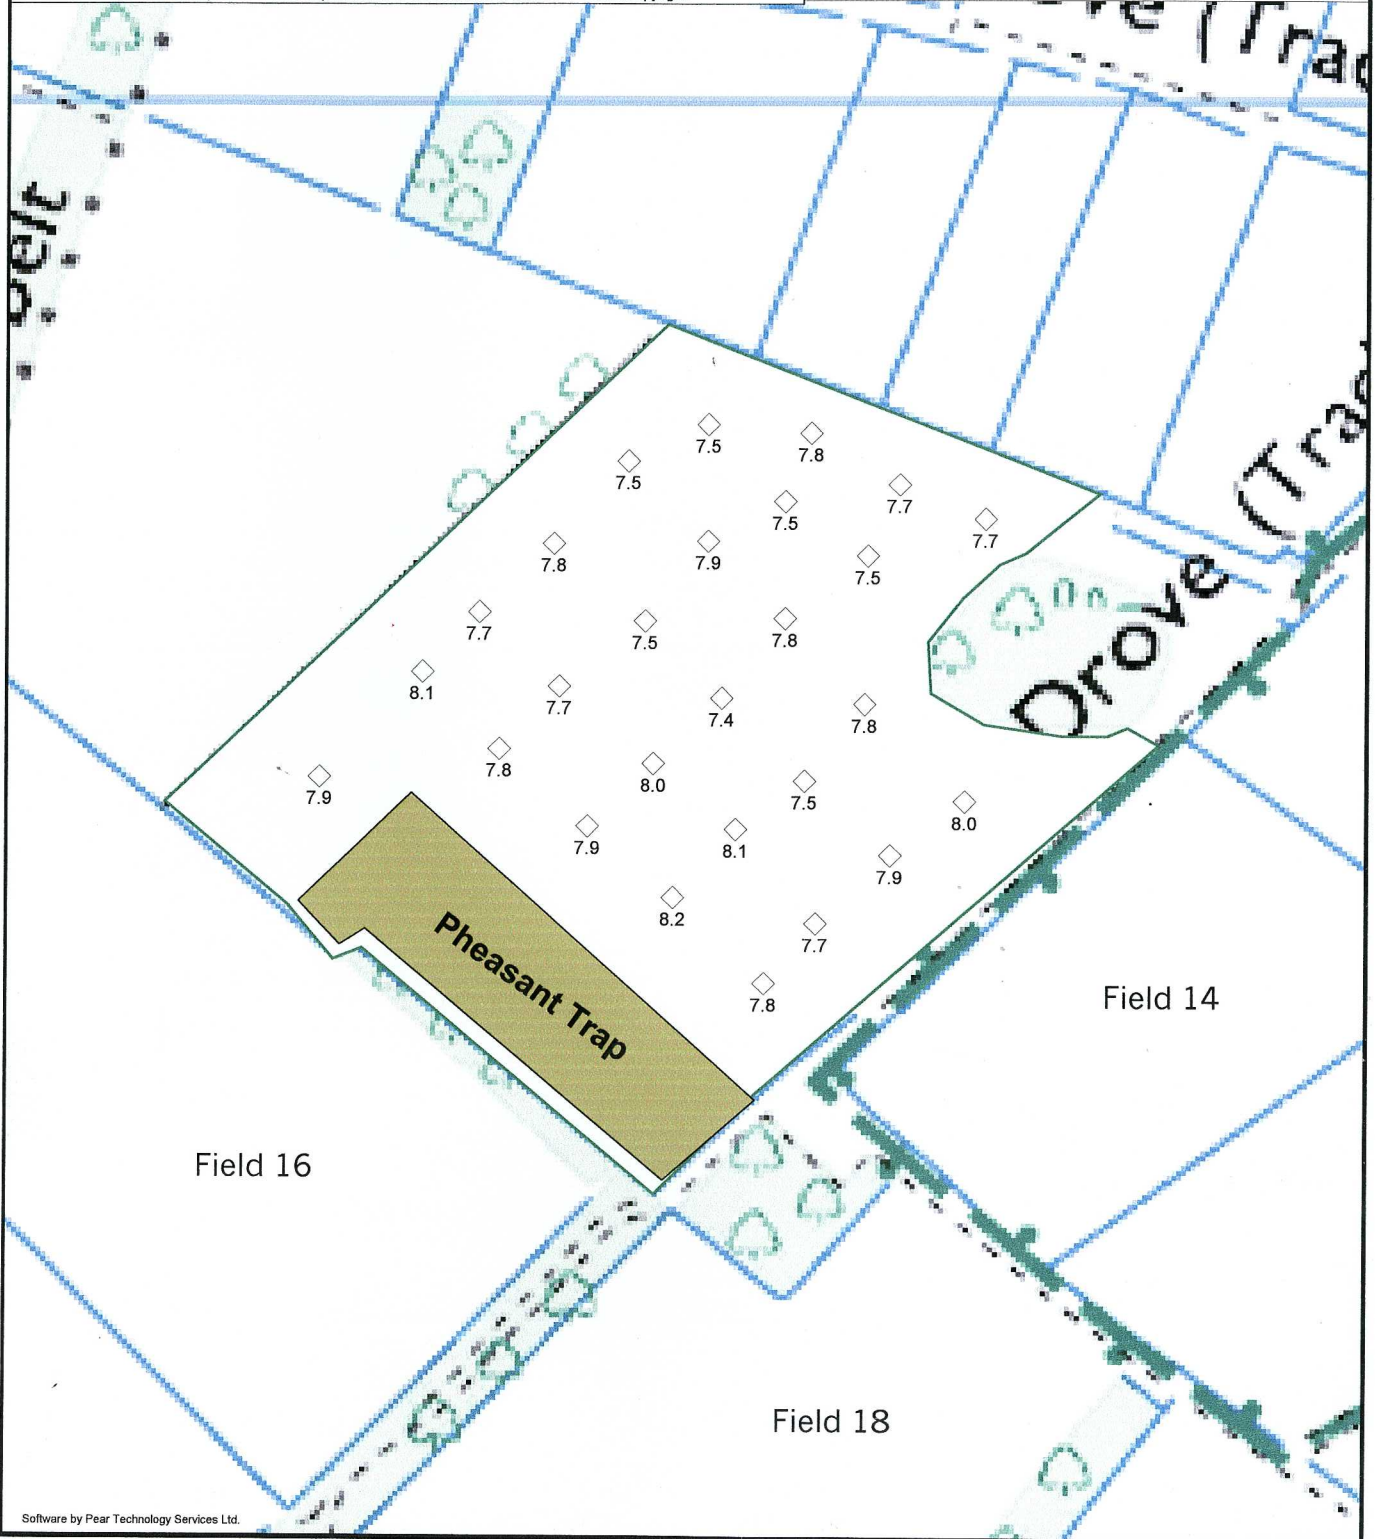

BRITISH SUGAR

GROWER : A Grower
 CONTRACT :
 REPORT : DATE : 21/12/2005

FIELD : Field 13
 AREA : 11 Ha
 CROP : Stubble
 IACS/MAP : /TL6498
 COMMENTS :

FARM ADDRESS :
 Near Wissington
 Stoke Ferry
 Kings Lynn

GROWER : A Grower	FIELD : Chalk Pit
CONTRACT :	AREA : 11 Ha
REPORT :	DATE : 21/12/2005
	CROP : Cultivated Stubble
	IACS/MAP : /TL7566
FARM ADDRESS :	COMMENTS :
Near Wissington Stoke Ferry Kings Lynn	

Recommendations are made on the basis of information available at the time. British Sugar plc accepts no liability arising from them.
If shown, OS data is reproduced with the permission of the Controller of HMSO. © Crown Copyright.